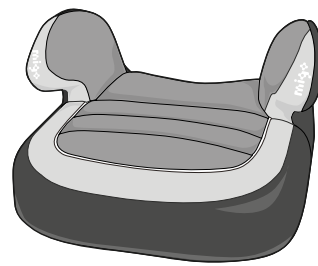

**SENA**

ADAC APPROVED  
★★★★

2/3

- ✦ Side impact protection
- ✦ 1 recline positions
- ✦ Swivel armrests for ease of access
- ✦ Adjustable headrest

**SENA EASYFIX**

ADAC APPROVED  
★★★★

2/3

- ✦ Side impact protection
- ✦ Swivel armrests for ease of access
- ✦ Adjustable headrest

**VENUS ISOFIX**

NEW

1/2/3

- ✦ Side impact protection
- ✦ Height-adjustable headrest

**DALLAS EASYFIX**

NEW

2/3

- ✦ Side impact protection
- ✦ Height-adjustable headrest

**DREAM**

2/3

- ✦ Comfort cover
- ✦ Armrests for comfortable
- ✦ Removable and hand washable

**DREAM EASYFIX**

NEW

3

- ✦ Comfort cover
- ✦ Armrests for comfortable
- ✦ Removable and hand washable

COLLECTION