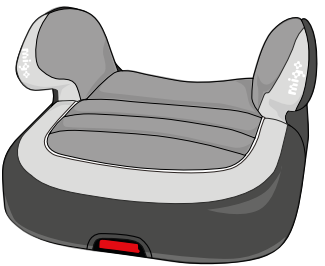

**VENUS ISOFIX**

NEW

1/2/3

- ✦ Side impact protection
- ✦ Height-adjustable headrest

**DALLAS EASYFIX**

NEW

2/3

- ✦ Side impact protection
- ✦ Height-adjustable headrest

**DREAM**

2/3

- ✦ Comfort cover
- ✦ Armrests for comfortable
- ✦ Removable and hand washable

**DREAM EASYFIX**

NEW

3

- ✦ Comfort cover
- ✦ Armrests for comfortable
- ✦ Removable and hand washable

COLLECTION