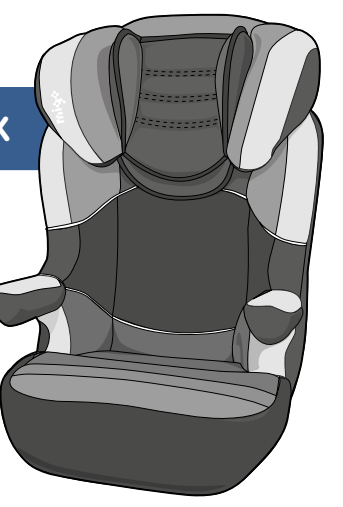

**SENA**

ADAC APPROVED  
★★★★

2/3

- ✦ Side impact protection
- ✦ 1 recline positions
- ✦ Swivel armrests for ease of access
- ✦ Adjustable headrest

**SENA EASYFIX**

ADAC APPROVED  
★★★★

2/3

- ✦ Side impact protection
- ✦ Swivel armrests for ease of access
- ✦ Adjustable headrest

**VENUS ISOFIX**

NEW

1/2/3

- ✦ Side impact protection
- ✦ Height-adjustable headrest

**DALLAS EASYFIX**

NEW

2/3

- ✦ Side impact protection
- ✦ Height-adjustable headrest