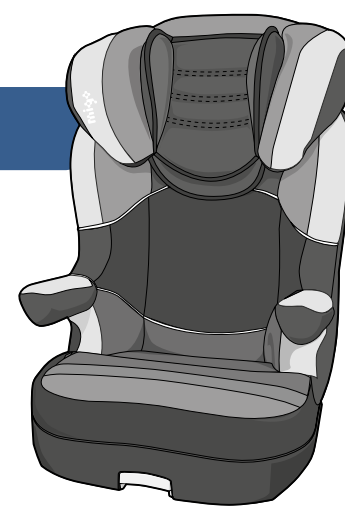

**PRIMO**

0/1/2

- ✦ 5 reclining seat positions
- ✦ Height-adjustable headrest
- ✦ Side impact protection

**PRIMO I-SIZE**

76 - 105 cm

- ✦ 5 reclining seat positions
- ✦ Height-adjustable headrest
- ✦ Side impact protection

**SENA**

ADAC APPROVED  
★★★★

2/3

- ✦ Side impact protection
- ✦ 1 recline positions
- ✦ Swivel armrests for ease of access
- ✦ Adjustable headrest

**SENA EASYFIX**

ADAC APPROVED  
★★★★

2/3

- ✦ Side impact protection
- ✦ Swivel armrests for ease of access
- ✦ Adjustable headrest

**VENUS ISOFIX**

NEW

1/2/3

- ✦ Side impact protection
- ✦ Height-adjustable headrest

**DALLAS EASYFIX**

NEW

2/3

- ✦ Side impact protection
- ✦ Height-adjustable headrest