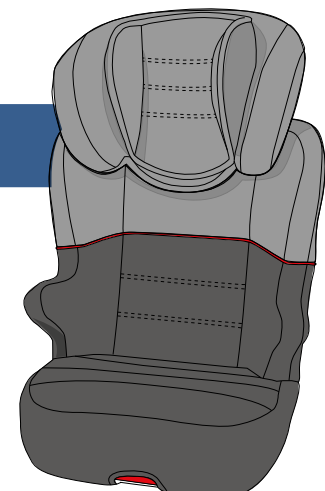

**SENA**

ADAC APPROVED  
★★★★

2/3

- ✦ Side impact protection
- ✦ 1 recline positions
- ✦ Swivel armrests for ease of access
- ✦ Adjustable headrest

**SENA EASYFIX**

ADAC APPROVED  
★★★★

2/3

- ✦ Side impact protection
- ✦ Swivel armrests for ease of access
- ✦ Adjustable headrest

**VENUS ISOFIX**

NEW

1/2/3

- ✦ Side impact protection
- ✦ Height-adjustable headrest

**DALLAS EASYFIX**

NEW

2/3

- ✦ Side impact protection
- ✦ Height-adjustable headrest

**DREAM**

2/3

- ✦ Comfort cover
- ✦ Armrests for comfortable
- ✦ Removable and hand washable

**DREAM EASYFIX**

NEW

3

- ✦ Comfort cover
- ✦ Armrests for comfortable
- ✦ Removable and hand washable

COLLECTION