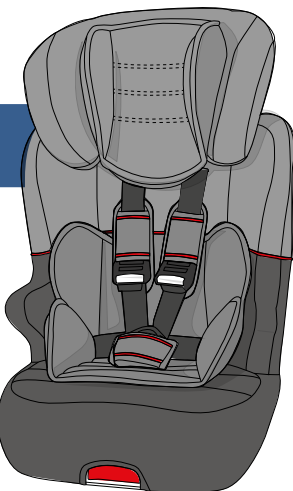

**PRIMO**

0/1/2

- ✦ 5 reclining seat positions
- ✦ Height-adjustable headrest
- ✦ Side impact protection

**PRIMO I-SIZE**

76 - 105 cm

- ✦ 5 reclining seat positions
- ✦ Height-adjustable headrest
- ✦ Side impact protection

**SENA**

ADAC APPROVED  
★★★★

2/3

- ✦ Side impact protection
- ✦ 1 recline positions
- ✦ Swivel armrests for ease of access
- ✦ Adjustable headrest

**SENA EASYFIX**

ADAC APPROVED  
★★★★

2/3

- ✦ Side impact protection
- ✦ Swivel armrests for ease of access
- ✦ Adjustable headrest

**VENUS ISOFIX**

NEW

1/2/3

- ✦ Side impact protection
- ✦ Height-adjustable headrest

**DALLAS EASYFIX**

NEW

2/3

- ✦ Side impact protection
- ✦ Height-adjustable headrest